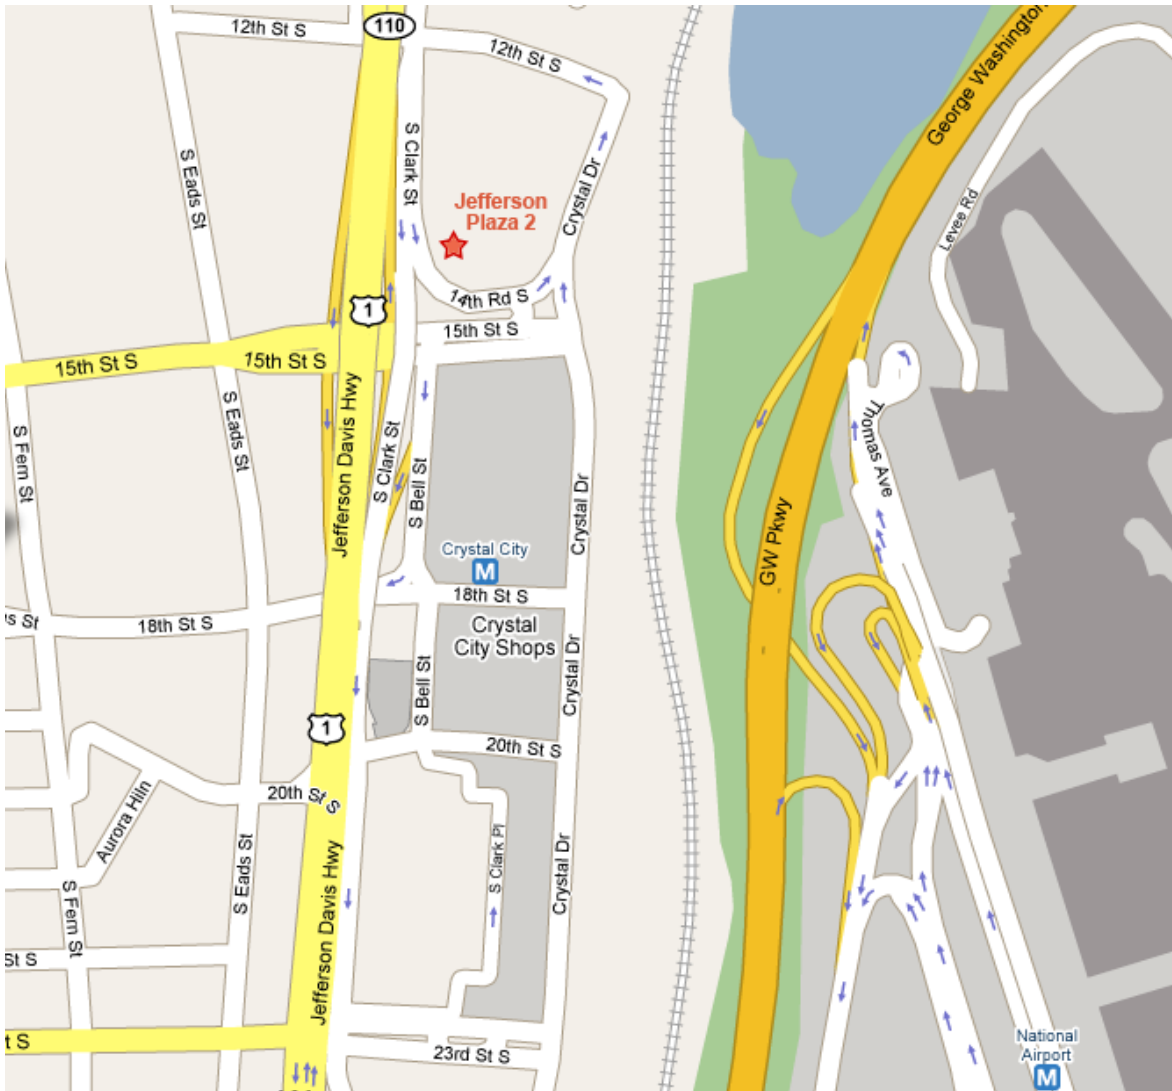

Homeland Defense Journal Training Center
1421 Jefferson Davis Highway (7th floor)
Jefferson Plaza 2 (JP2)
Arlington, VA 22202

Please note: The main entrance to the building is on South Clark Street

From 395 South*

- Take left exit 8C to US-1 South towards Pentagon City/Crystal City/Alexandria.
- Merge onto 15th Street exit.
- At the end of ramp turn left at the traffic light.
- Travel approximately 1/4 miles under Jefferson Davis Highway and bear left onto Crystal Drive.
- Turn left after the "Crown Plaza" sign into the Jefferson Plaza 1 (JP1) parking garage labeled "Visitors".
- Obtain a parking coupon.
- Enter JP2 stairwell to level G2.
- Take elevator to the lobby

From 395 North*

Take exit 8C to Pentagon City.
At third light turn left onto 15th Street.
Travel approximately 1/4 miles under Jefferson Davis Highway and bear left onto Crystal Drive.
Turn left after the "Crown Plaza" sign into the JP1 parking garage labeled "Visitors".
Obtain a parking coupon.
Enter JP2 stairwell to level G2.
Take elevator to the lobby.

From Washington Dulles International Airport / 66

Take I-66 East to Route 110 South
Follow 110 to Route 1 South. Route 1 is also called Jefferson Davis Highway as it passes through Crystal City
Take the 15th St. exit (on your right)
Follow the off ramp down, moving into the left lane as you do so
Make a left onto 15th Street. Go under the overpass
Make a left onto Crystal Drive
Turn left after the "Crown Plaza" sign into the JP1 parking garage labeled "Visitors".
Obtain a parking coupon.
Enter JP2 stairwell to level G2.
Take elevator to the lobby